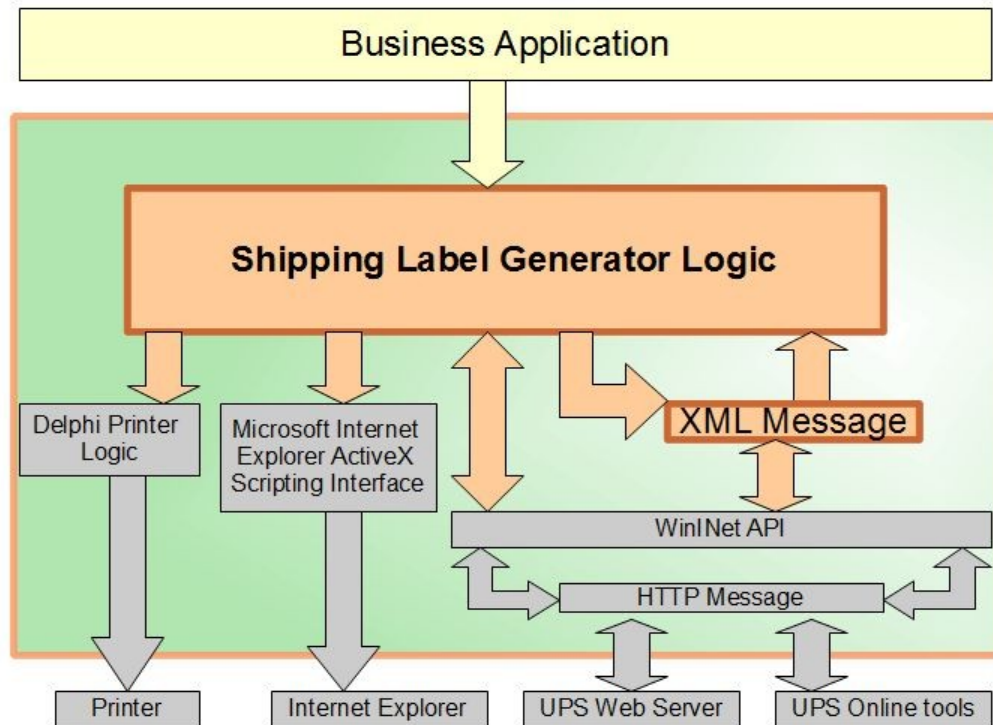

UPS Shipping Interface

This project provided an interface from CCS's internal application to UPS OnLine Tools. The interface allows for shipping labels to be generated transparently from the order information saving time and money.

System Components:

- Delphi application generated and processed XML Messages
- WinINet to provide a HTTPS interface to UPS OnLine Tools
- ActiveX interface to Microsoft Internet Explorer to provide support for return labels
- Delphi Interface to the printer.